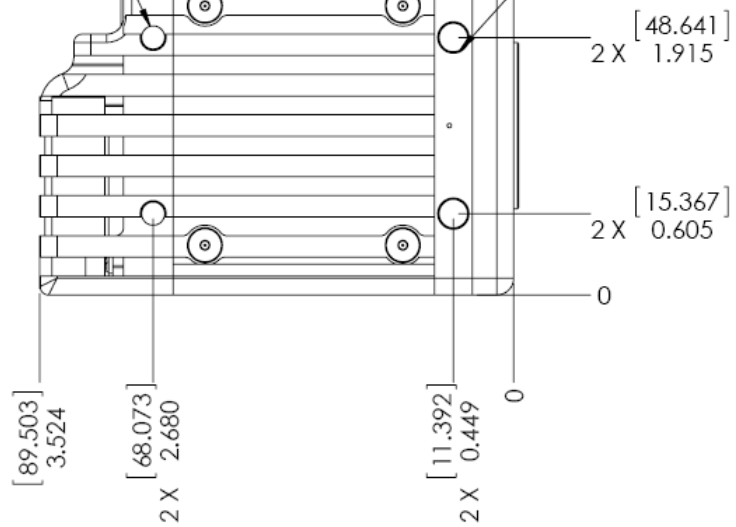

### 4.11.8. Bottom View (2.5 GB)

### 4.11.9. Side View (5.0 GB)

### 4.11.10. Top View (5.0 GB)

2 X ALL SIDES

ANTI-SEIZING 8-32  
HELICAL INSERT  
SCREW-LOCK X .164" LENGTH

2 X ALL SIDES

INSERT, EXT 1/4-28  
INT 8-32 X .281" LENGTH  
W/NYLON PATCH

### 4.11.11. Bottom View (5.0 GB)