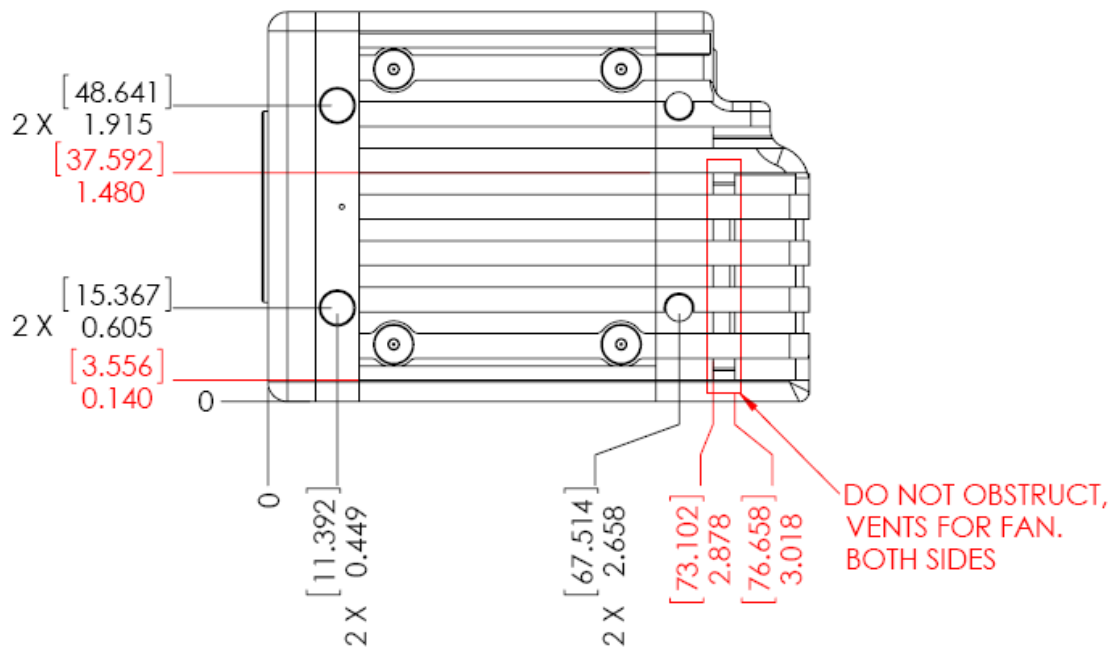

### 4.11.5. Bottom View (1.25 GB)

4.11.6. Side View (2.5 GB)

### 4.11.7. Top View (2.5 GB)

2 X ALL SIDES

ANTI-SEIZING 8-32  
HELICAL INSERT  
SCREW-LOCK X .164" LENGTH

2 X ALL SIDES

INSERT, EXT 1/4-28  
INT. 8-32 X .281" LENGTH  
W/ NYLON PATCH

### 4.11.8. Bottom View (2.5 GB)

### 4.11.9. Side View (5.0 GB)