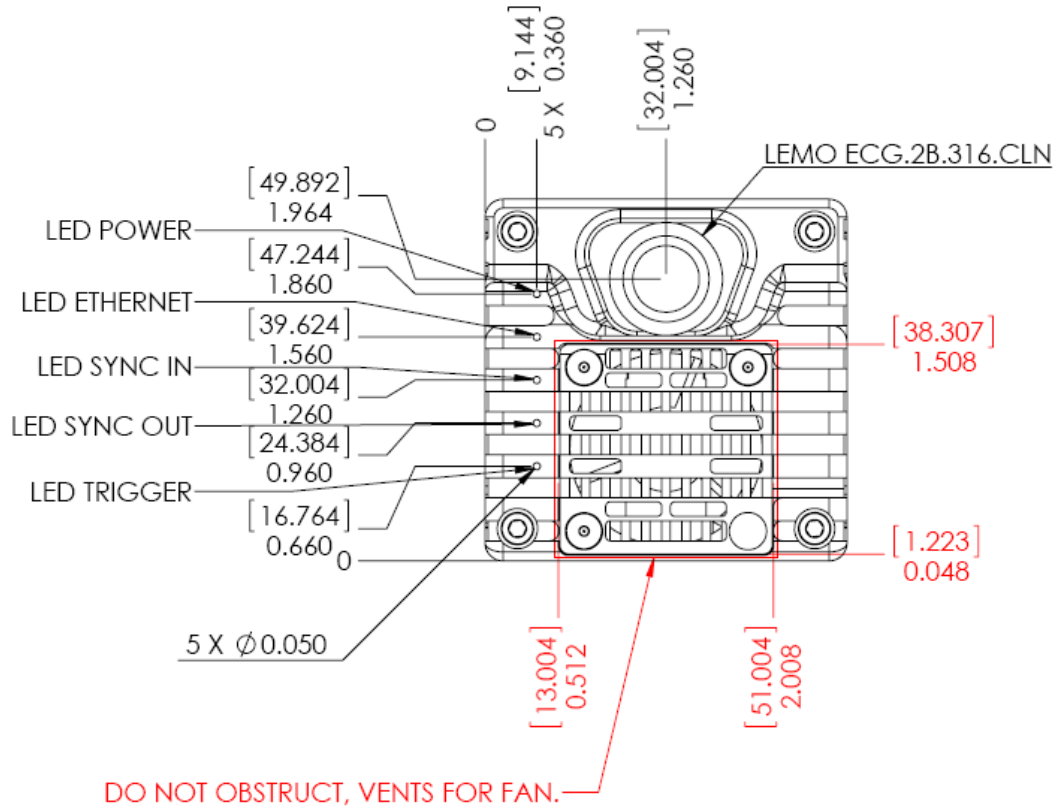

### 4.11.3. Side View (1.25 GB)

### 4.11.7. Top View (2.5 GB)

2 X ALL SIDES

ANTI-SEIZING 8-32  
HELICAL INSERT  
SCREW-LOCK X .164" LENGTH

2 X ALL SIDES

INSERT, EXT 1/4-28  
INT. 8-32 X .281" LENGTH  
W/ NYLON PATCH

### 4.11.9. Side View (5.0 GB)

### 4.11.10. Top View (5.0 GB)

2 X ALL SIDES

ANTI-SEIZING 8-32  
HELICAL INSERT  
SCREW-LOCK X .164" LENGTH

2 X ALL SIDES

INSERT, EXT 1/4-28  
INT 8-32 X .281" LENGTH  
W/NYLON PATCH