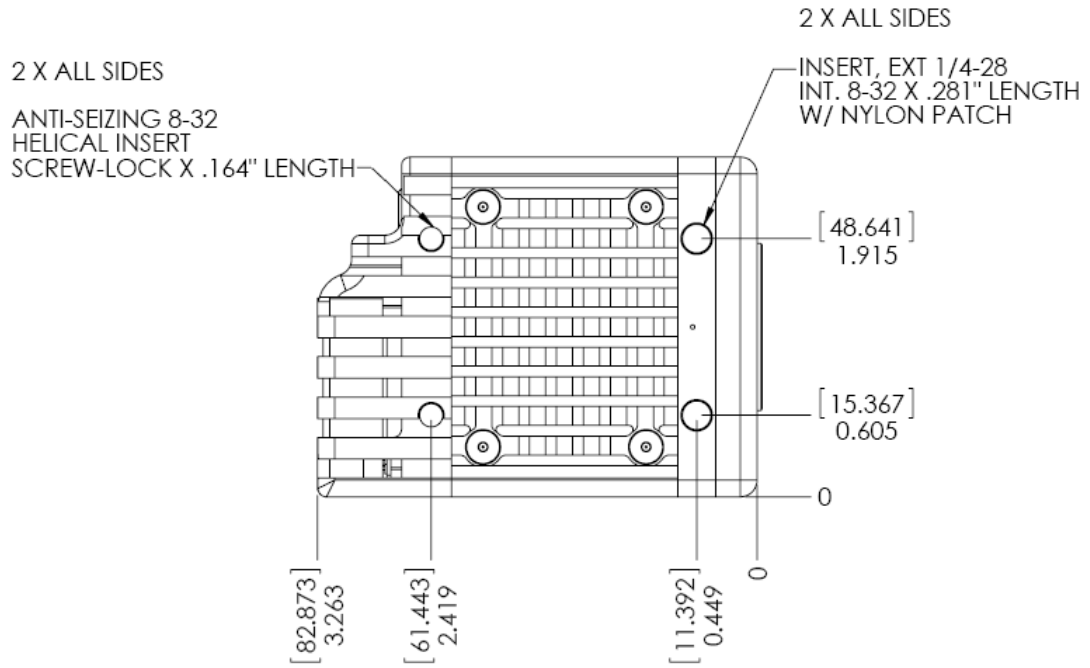

4.11.4. Top View (1.25 GB)