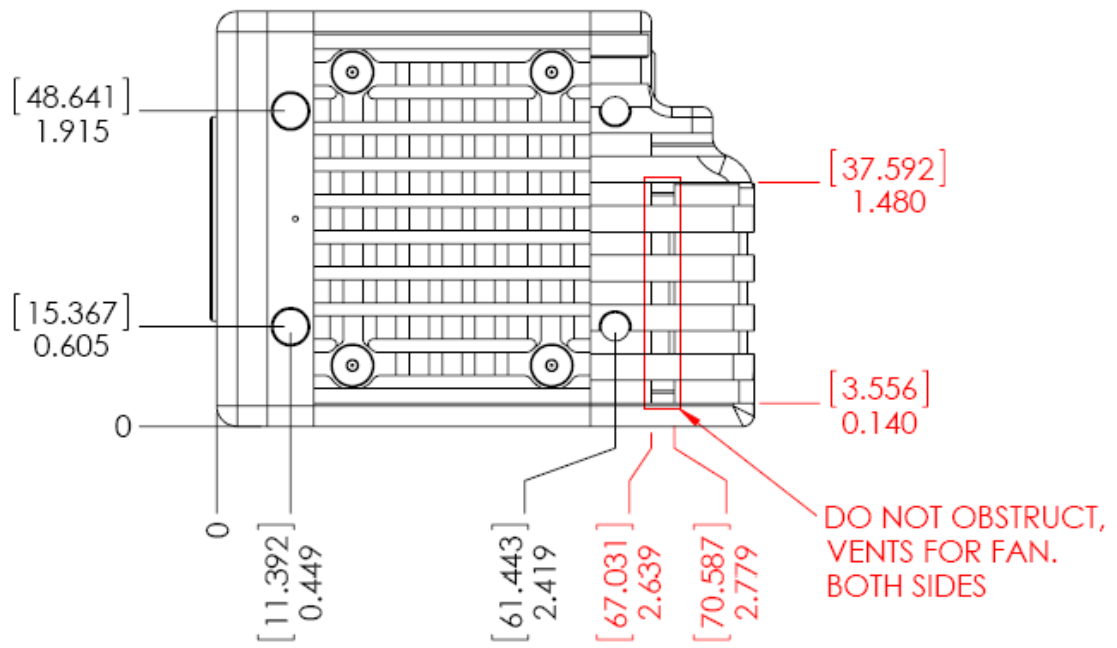

### 4.11.2. Back View (all memory configurations)

### 4.11.3. Side View (1.25 GB)

### 4.11.5. Bottom View (1.25 GB)

4.11.6. Side View (2.5 GB)

### 4.11.7. Top View (2.5 GB)

2 X ALL SIDES

ANTI-SEIZING 8-32  
HELICAL INSERT  
SCREW-LOCK X .164" LENGTH

2 X ALL SIDES

INSERT, EXT 1/4-28  
INT. 8-32 X .281" LENGTH  
W/ NYLON PATCH