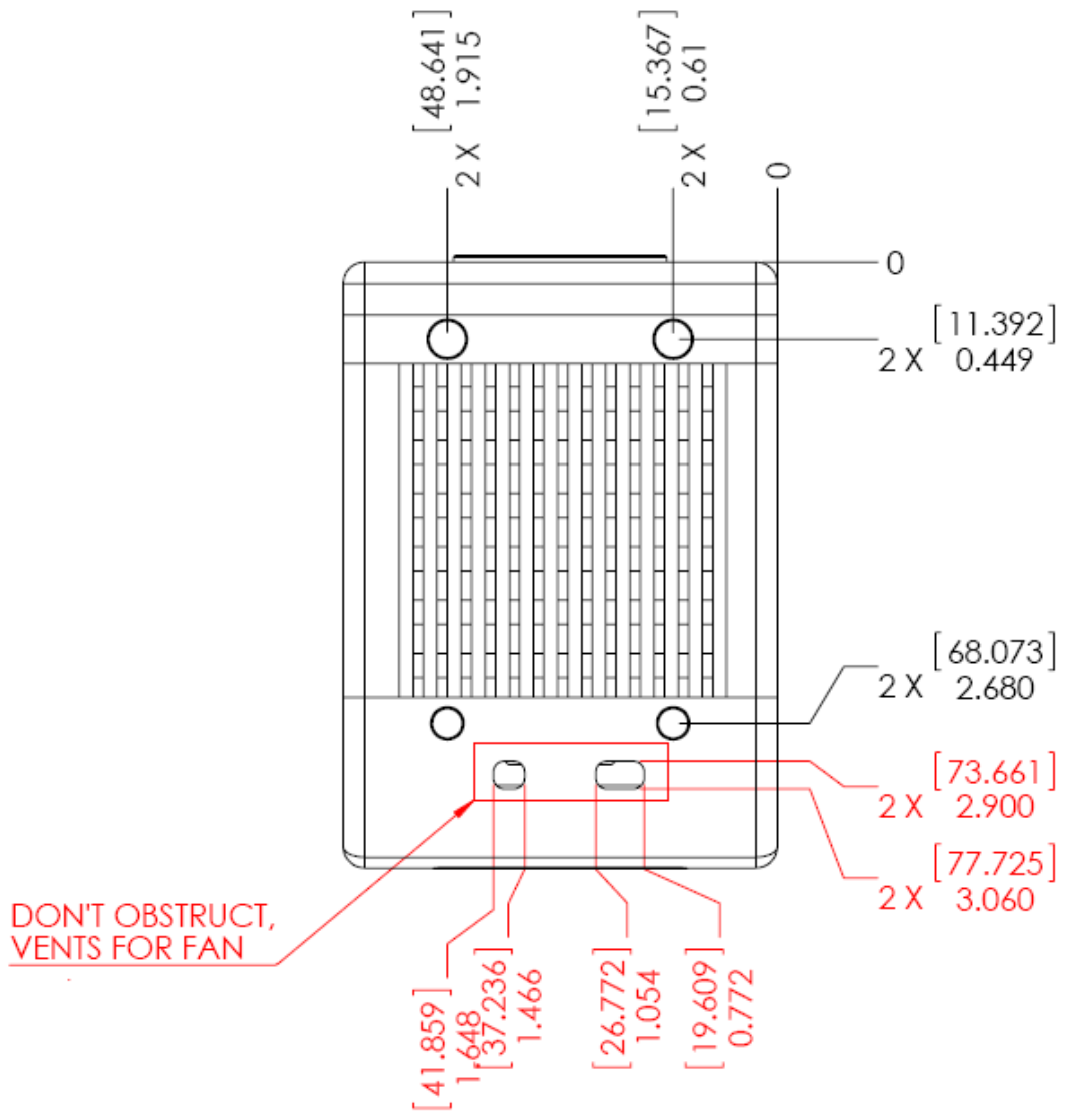

### 4.11.5. Bottom View (1.25 GB)

4.11.6. Side View (2.5 GB)

### 4.11.7. Top View (2.5 GB)

2 X ALL SIDES

ANTI-SEIZING 8-32  
HELICAL INSERT  
SCREW-LOCK X .164" LENGTH

2 X ALL SIDES

INSERT, EXT 1/4-28  
INT. 8-32 X .281" LENGTH  
W/ NYLON PATCH

### 4.11.8. Bottom View (2.5 GB)

### 4.11.9. Side View (5.0 GB)