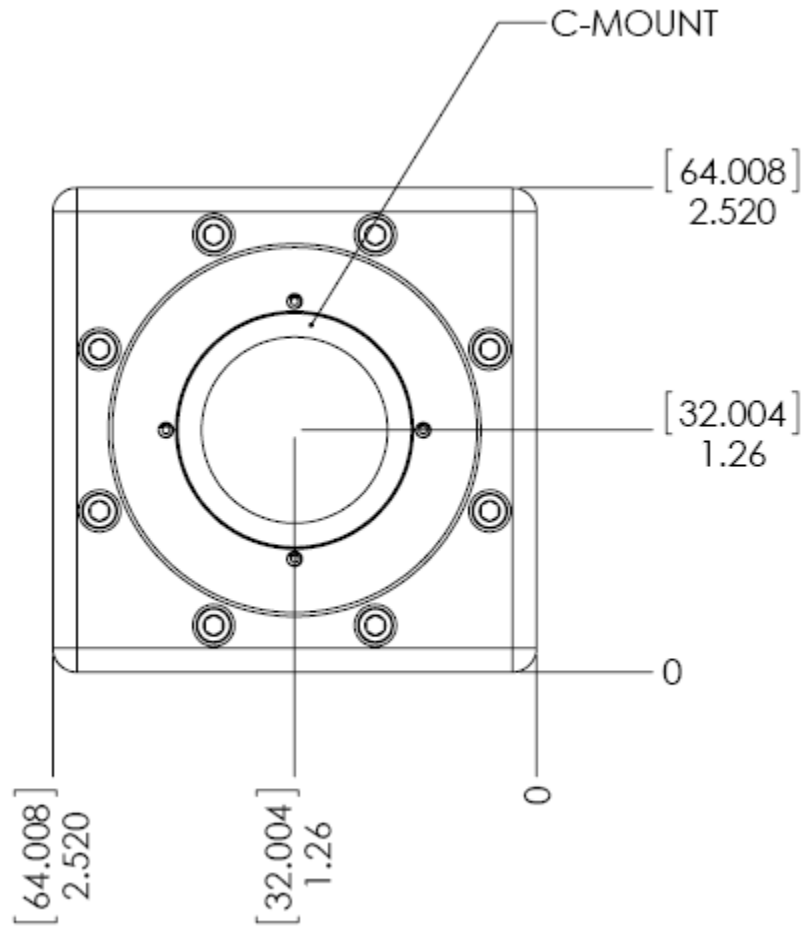

4.11. Mechanical and hole mounts (MotionXtra NR)

4.11.1. Front View (all memory configurations)