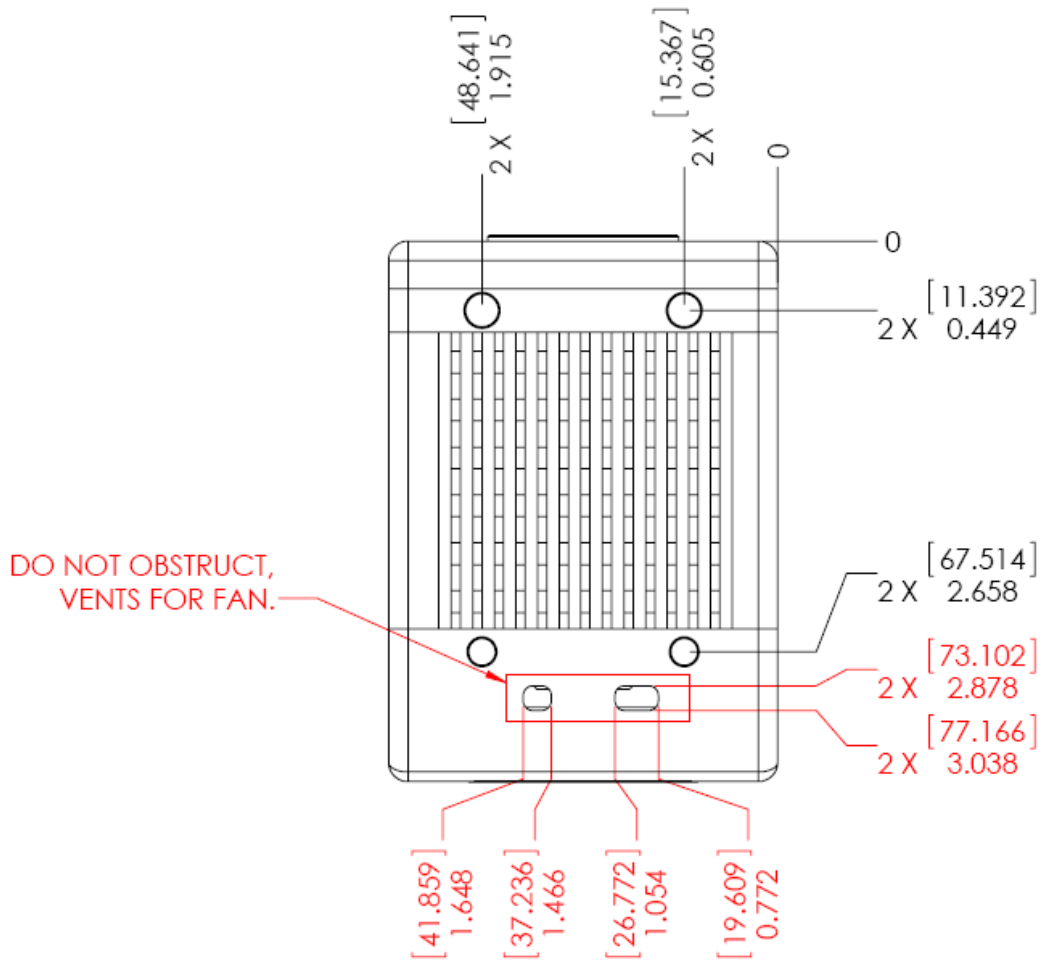

### 4.11.3. Side View (1.25 GB)

### 4.11.4. Top View (1.25 GB)

### 4.11.5. Bottom View (1.25 GB)

4.11.6. Side View (2.5 GB)

### 4.11.7. Top View (2.5 GB)

2 X ALL SIDES

ANTI-SEIZING 8-32  
HELICAL INSERT  
SCREW-LOCK X .164" LENGTH

2 X ALL SIDES

INSERT, EXT 1/4-28  
INT. 8-32 X .281" LENGTH  
W/ NYLON PATCH