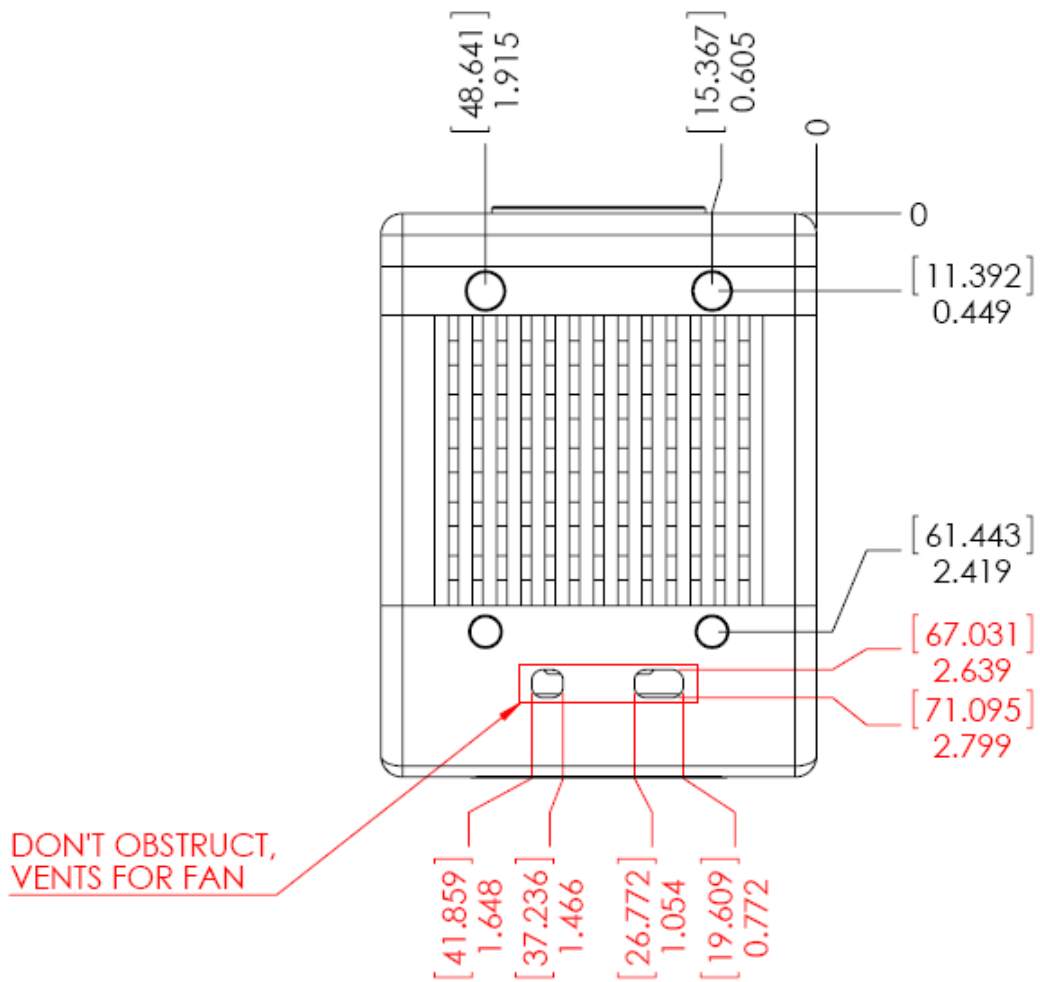

### 4.11.3. Side View (1.25 GB)

### 4.11.7. Top View (2.5 GB)

2 X ALL SIDES

ANTI-SEIZING 8-32  
HELICAL INSERT  
SCREW-LOCK X .164" LENGTH

2 X ALL SIDES

INSERT, EXT 1/4-28  
INT. 8-32 X .281" LENGTH  
W/ NYLON PATCH

### 4.11.9. Side View (5.0 GB)

### 4.11.10. Top View (5.0 GB)

2 X ALL SIDES

ANTI-SEIZING 8-32  
HELICAL INSERT  
SCREW-LOCK X .164" LENGTH

2 X ALL SIDES

INSERT, EXT 1/4-28  
INT 8-32 X .281" LENGTH  
W/NYLON PATCH