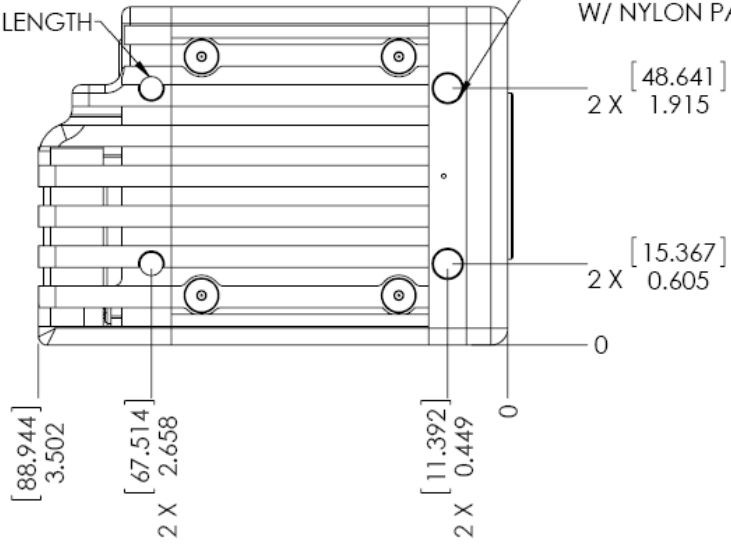

### 4.11.5. Bottom View (1.25 GB)

4.11.6. Side View (2.5 GB)

### 4.11.7. Top View (2.5 GB)

2 X ALL SIDES

ANTI-SEIZING 8-32  
HELICAL INSERT  
SCREW-LOCK X .164" LENGTH

2 X ALL SIDES

INSERT, EXT 1/4-28  
INT. 8-32 X .281" LENGTH  
W/ NYLON PATCH

### 4.11.8. Bottom View (2.5 GB)

### 4.11.10. Top View (5.0 GB)

2 X ALL SIDES

ANTI-SEIZING 8-32  
HELICAL INSERT  
SCREW-LOCK X .164" LENGTH

2 X ALL SIDES

INSERT, EXT 1/4-28  
INT 8-32 X .281" LENGTH  
W/NYLON PATCH